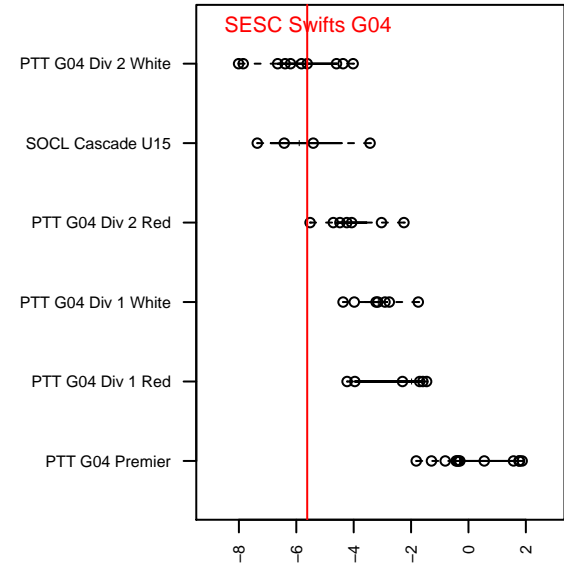

SESC Swifts G04

Southeast SC
 , OR
 G04 total strength=636
 attack=0.67 defense=0.48
 fall league = PTT G04 Div 2 White
 spr league = Spr OYS G04 Div 2 White

alt names used:
 Southeast SC 04G Swifts
 Southeast SC 04G Swifts
 Southeast SC 04G Swifts

Venues played:
 2016 PTT G04 Division 2 White
 2016 OYS Founders Cup G04
 2016 Spr OYS G04 Division 2 White

SESC Swifts G04
 Dots are actual minus expected GF (blue circles) and GA (red triangles).
 Blue line is smoothed change in attack strength. Red is smoothed change in defense strength.

**attack and defense variance (black dot)
relative to other teams
and top 10 in region**

**attack and defense rating
relative to others at age
and all opponents in last 13 months**

Performance relative to 13 month average